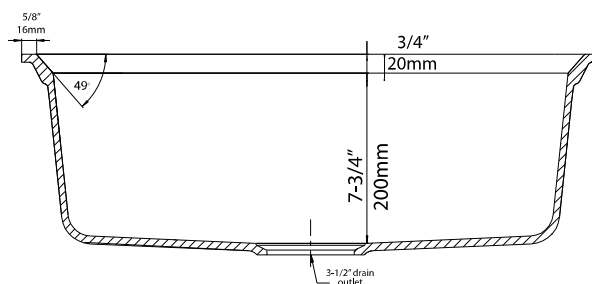

JOB INFORMATION

Job Name: _____

Contact: _____

Date Specified: _____

Specifier: _____

Contractor: _____

NOMINAL DIMENSIONS

Model 441367 shown

OVERALL	CUT OUT SIZE	BOWL DEPTH	DRAIN
24" x 18"	Template provided with approximate 1/8" reveal	7-3/4"	3-1/2"

DXF cutout templates (undermount and drop-in) available on our website.

BLANCO AMERICA

800.451.5782
 www.blancoamerica.com