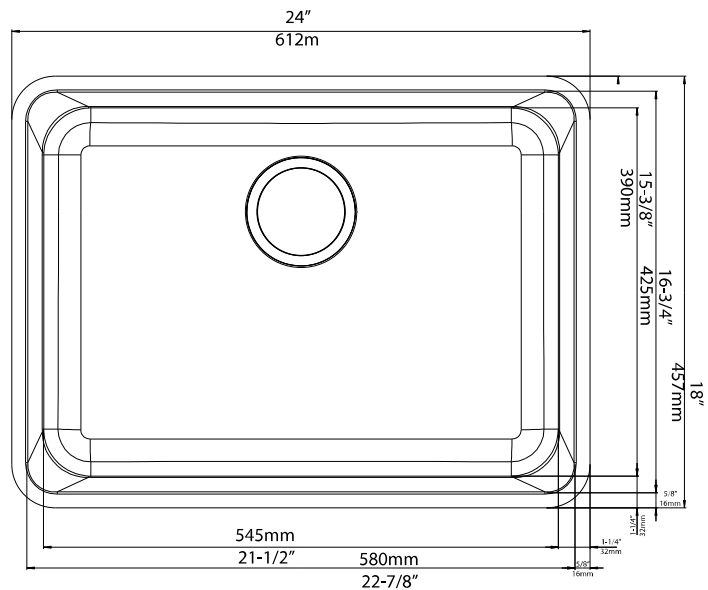

JOB INFORMATION

Job Name: _____

Contact: _____

Date Specified: _____

Specifier: _____

Contractor: _____

NOMINAL DIMENSIONS

Model 441367 shown

OVERALL	CUT OUT SIZE	BOWL DEPTH	DRAIN
24" x 18"	Template provided with approximate 1/8" reveal	7-3/4"	3-1/2"

DXF cutout templates (undermount and drop-in) available on our website.

BLANCO AMERICA

800.451.5782
 www.blancoamerica.com